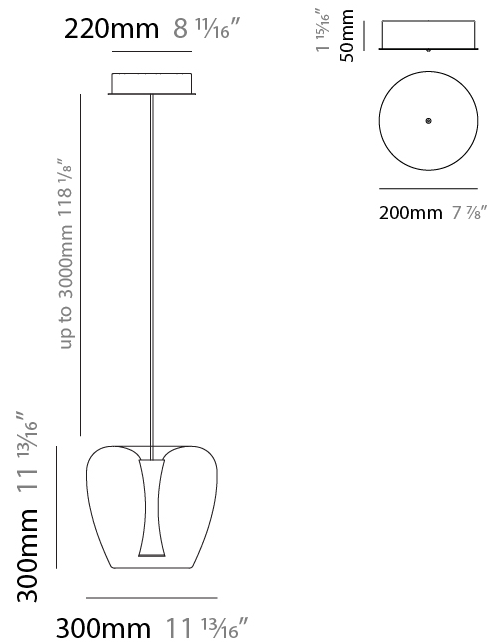

APPLE MOOD STANDARD SUSPENSION

D101797-

base number   Finish
Options

1. To build a product code in our configurator select the specify button on the base model # product page
2. To build a manual product code on this datasheet choose from the options listed below in blue font and add the suffix to the base model #

GENERAL

Series: Apple Mood
Subseries: Apple Mood Standard
Brand: Quasar
Division: Design
Mounting Type: Suspension
Mounting Location: Ceiling
Subcategory: Pendant

PHYSICAL

Shape: Dome
Diameter (mm): 300
Diameter (in): 11 ¹³/₁₆"
Height (mm): 300
Height (in): 11 ¹³/₁₆"
Max. Overall Height (mm): 2500
Max. Overall Height (in): 98 ⁷/₁₆"
Light Distribution: Downlight
Weight (kg): 5
Weight (lbs): 11.02
Diffuser: Clear Glass
Fixture Finish: [PAL](#) / [BRA](#) / [COP](#) / [BLK](#) / [GRN](#) / [RED](#)
Fixture Material: Glass / Aluminum
Cable Details: 3000mm Cable

ELECTRICAL

Lamp Type: LED
Input Wattage (W): 10.7
Total Output Wattage (W): 9.1
Dimming: Non-Dimming / Phase Dimming (120vac Only)
Driver Included: Yes
Driver Location: Integrated
Driver Type: Constant Current - 120/277Vac
Driver Class: Class 2
Input Voltage (V): 120 - 277
Constant Current (MA): 280

LED

Number of LEDs: 1
Color Temperature (°K): 2700
Max. Delivered Lumen (lm): 1260
CRI: >90 CRI
Lamp Life (hrs): 50000

OPTICAL

RATINGS AND CERTIFICATIONS

Certified By: Certified for North American Standards
IP rating: IP20